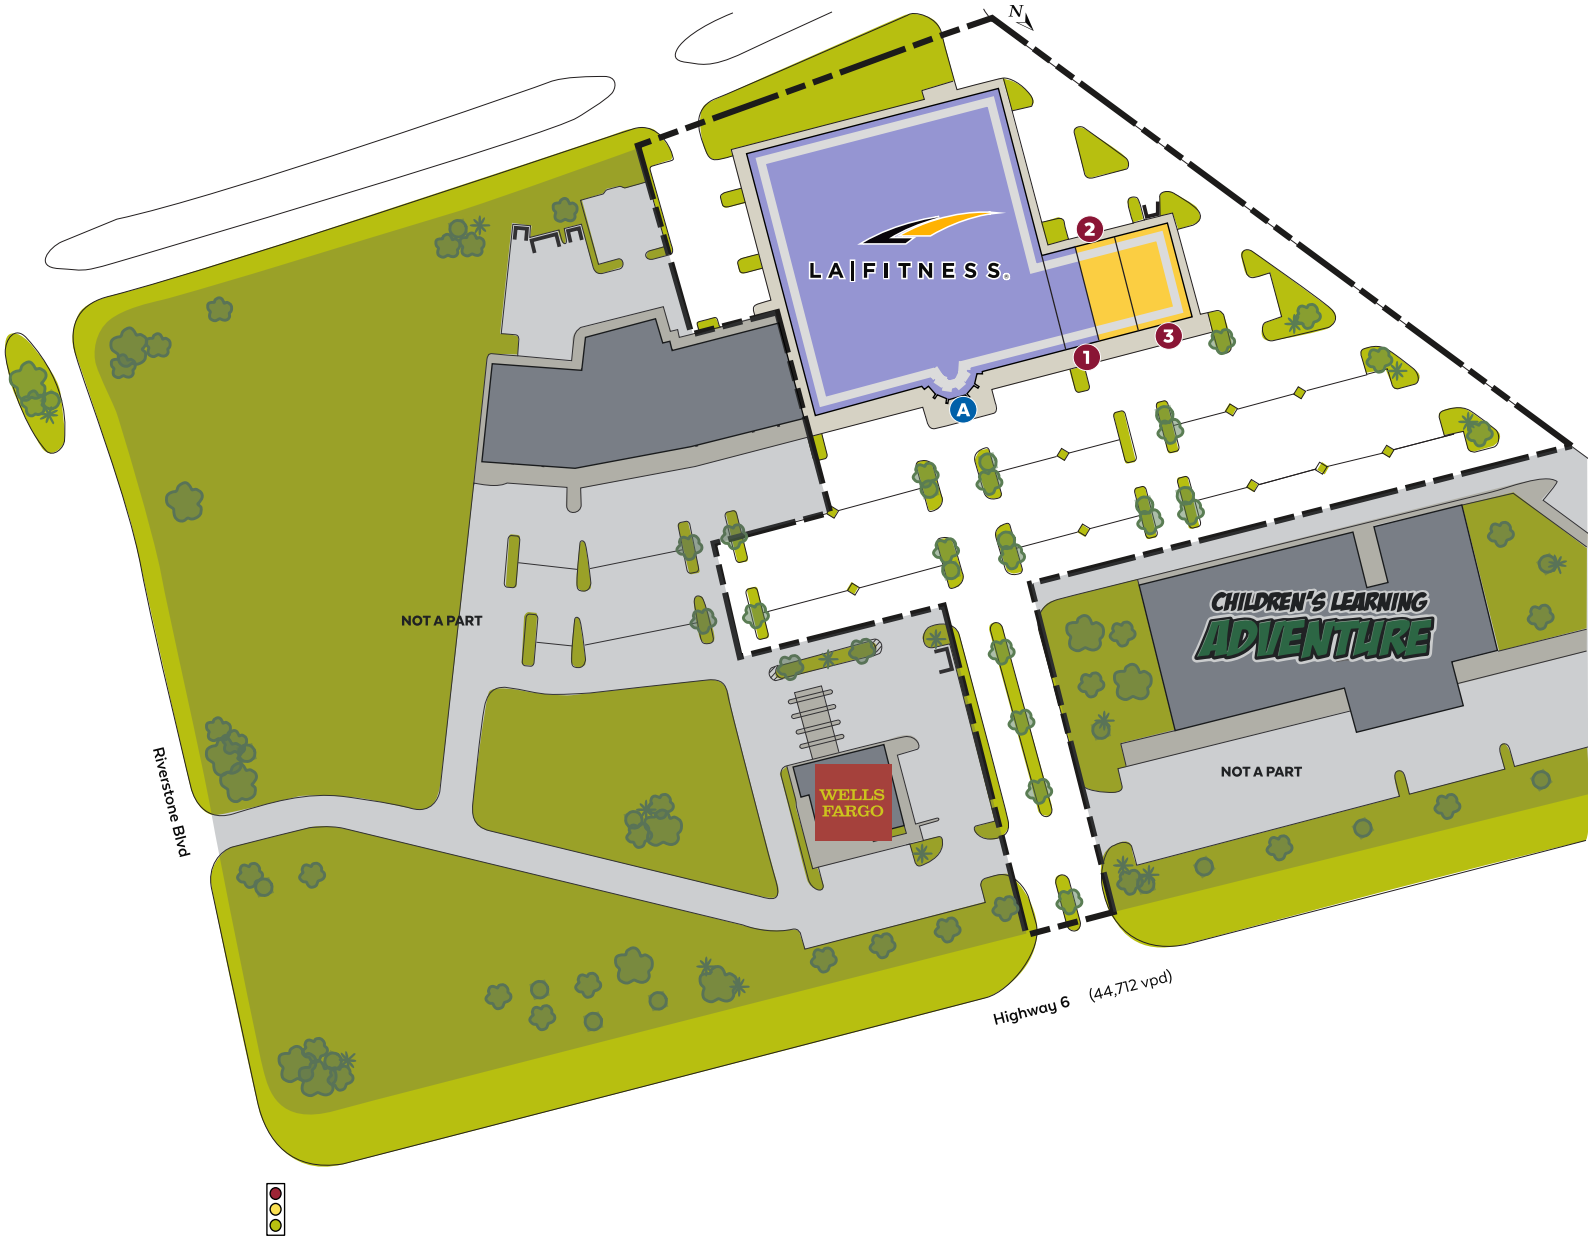

# ▶ RIVERSTONE SHOPPING CENTER PHASE II

SW Corner of Highway 6 @ Riverstone Blvd in Missouri City, Texas 77459

3,600 SF · 2,400 SF

## Tenant List

Tenant	Address	SF/Acres
A LA Fitness	5402 Hwy 6	
1 Fyzical Therapy & Balance Centers	5330 Hwy 6 #116	
2 AVAILABLE	5330 Hwy 6 #112	2,400
3 AVAILABLE	5330 Hwy 6 #108	3,600

■ Available    
 ■ Lease Pending    
 ■ Executed