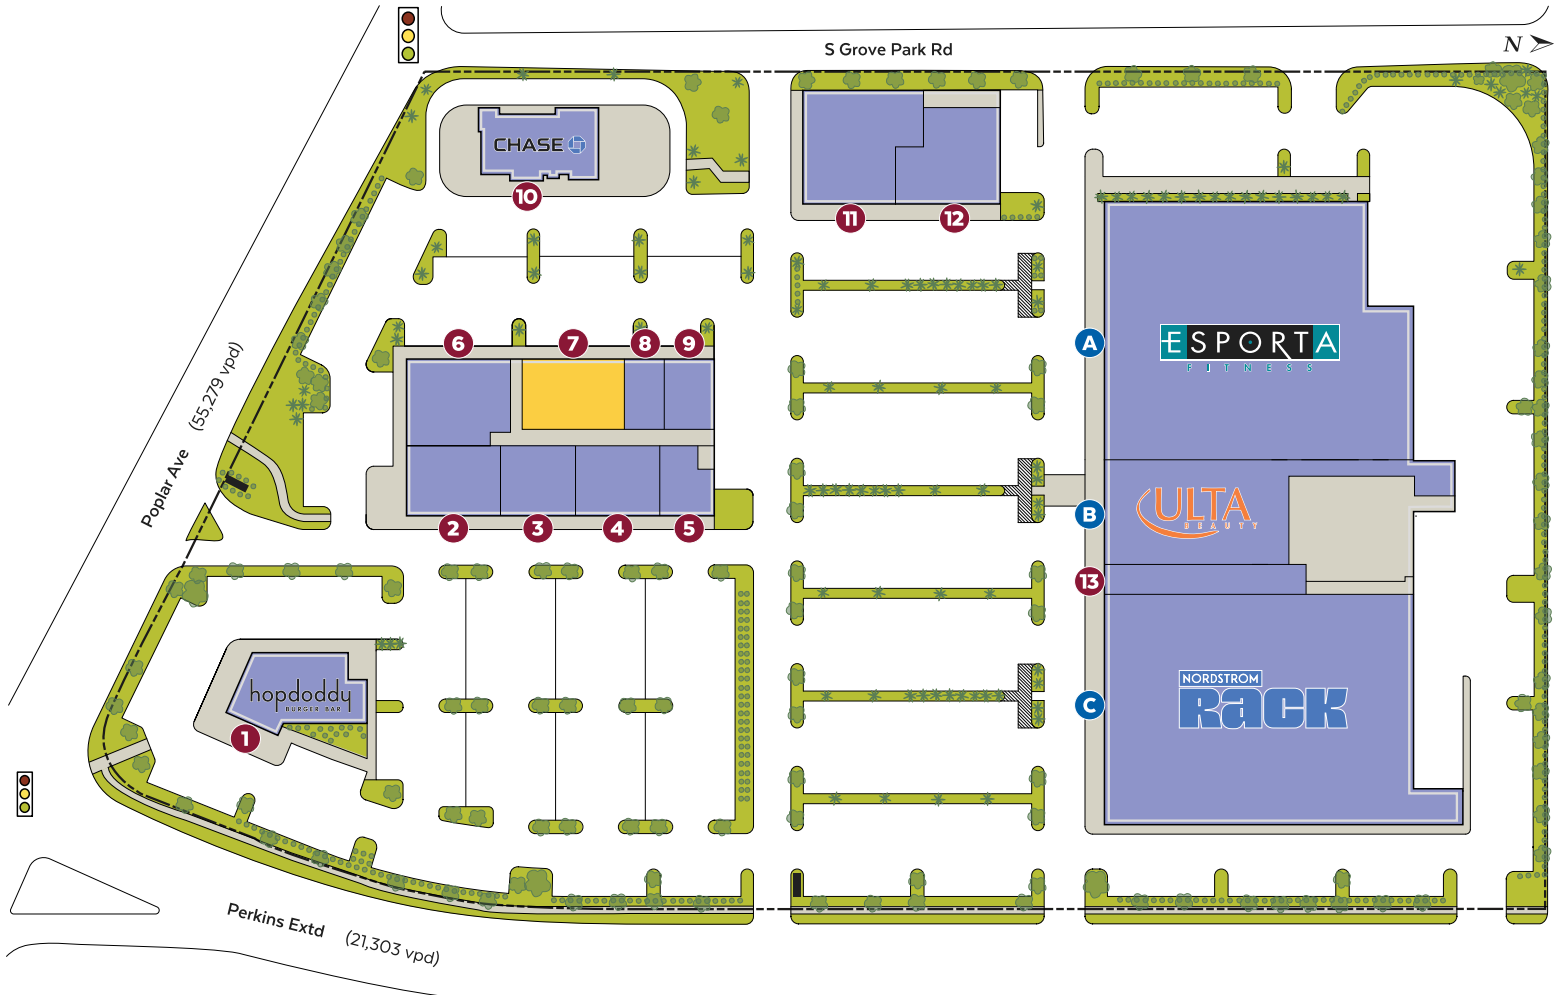

► POPLAR COMMONS

Poplar Avenue @ Perkins Extd in Memphis, Tennessee 38117

3,182 SF

Tenant List

Tenant	Address	SF/Acres
A Esporta Fitness	4572 Poplar Ave #101	
B Ulta	4572 Poplar Ave #103	
C Nordstrom Rack	4572 Poplar Ave #109	
1 Hopdoddy Burger Bar	4584 Poplar Ave	
2 Chicken Salad Chick	4562 Poplar Ave	
3 Buff City Soap	4562 Poplar Ave #113	
4 Visionworks	4562 Poplar Ave #115	
5 Smoothie King	4562 Poplar Ave #117	

Tenant List (continued)

Tenant	Address	SF/Acres
6 Urgent Care St Francis	4562 Poplar Ave #109	
7 AVAILABLE	4562 Poplar Ave	3,182
8 Removery	4562 Poplar Ave #103	
9 Verizon	4562 Poplar Ave #101	
10 Chase	4570 Poplar Ave	
11 Genesis Diamonds	4570 Poplar Ave	
12 Envy Nail Bar	4546 Poplar Ave #103	
13 Amazing Lash Studio	4572 Poplar Ave #105	