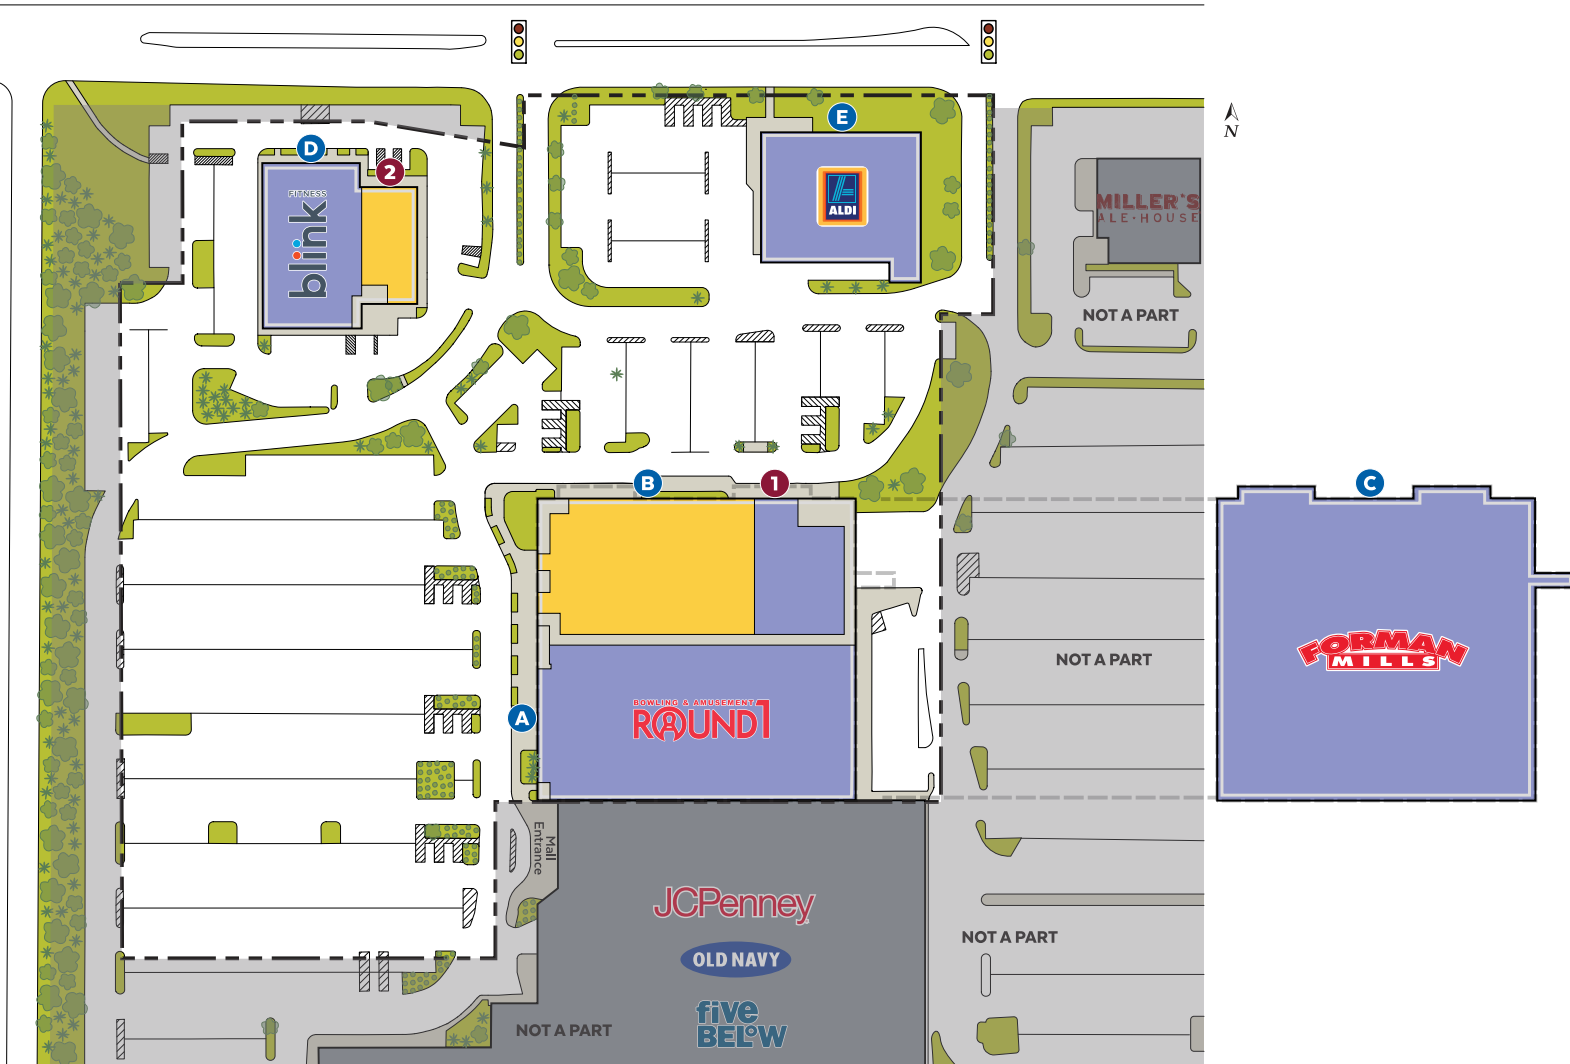

▶ NORTH RIVERSIDE PARK COLLECTION

Cermak Rd @ Harlem Avenue in North Riverside, Illinois 60546

25,502 SF • 5,601 SF

Tenant List

Tenant	Address	SF/Acres
A Round 1	7503 Cermak Rd #B	
B AVAILABLE	7503 Cermak Rd	25,502
C Forman Mills	7503 Cermak Rd	

Tenant List (continued)

Tenant	Address	SF/Acres
D Blink Fitness	7509 Cermak Rd #A	
E ALDI	7517 Cermak Rd	
1 Amita Health	7503 Cermak Rd	
2 AVAILABLE	7509 Cermak Rd #B	5,601

Available Lease Pending Executed