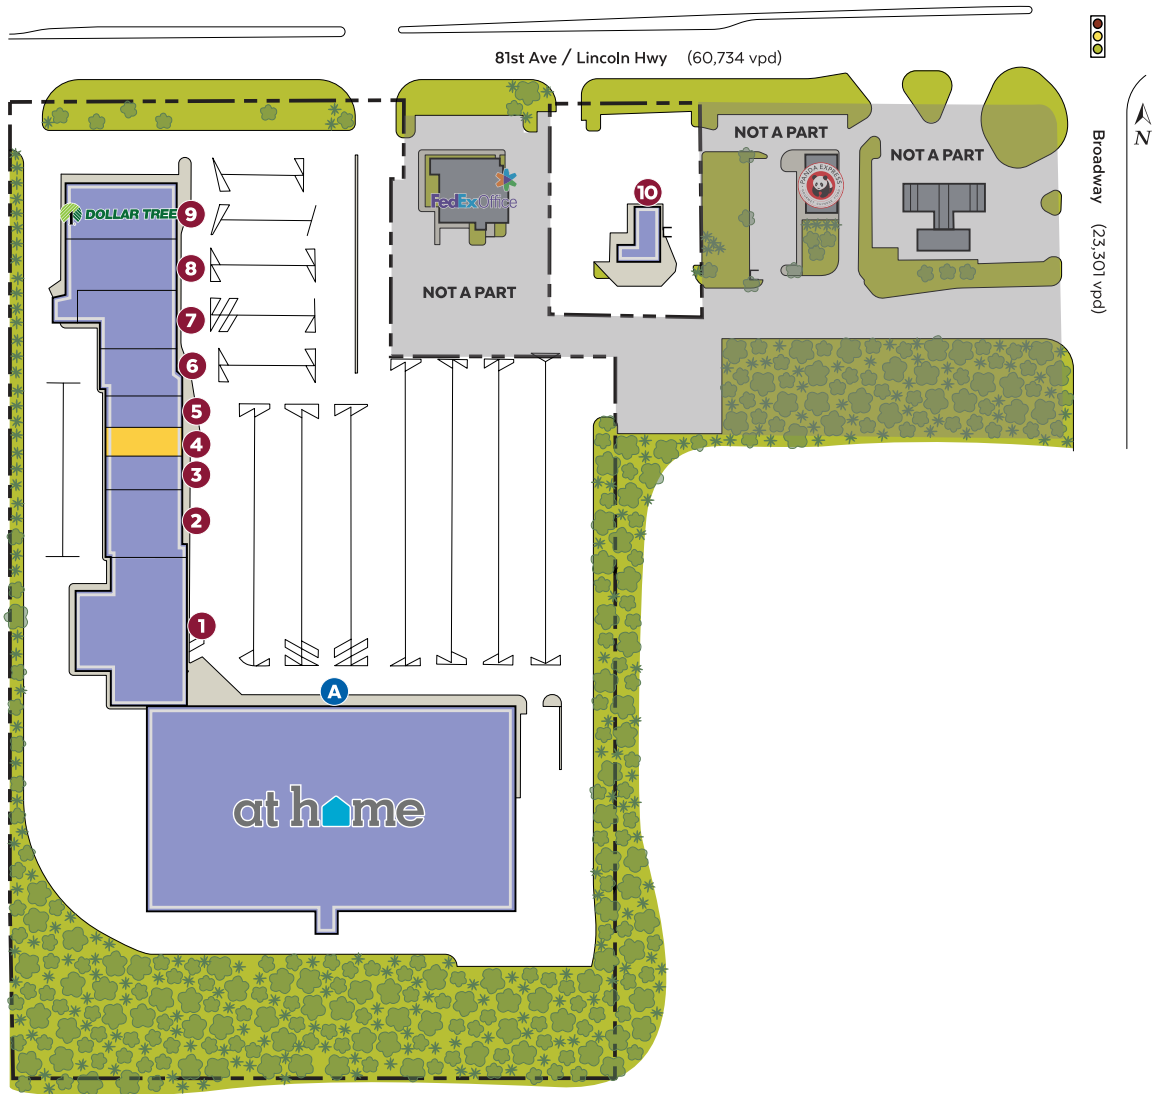

► BROADWAY CENTER

Lincoln Highway @ Broadway in Merrillville, Indiana 46410

1,611 SF

Tenant List

Tenant	Address	SF/Acres
A At Home	101 W Lincoln Hwy	
1 Furniture Center	223 W Lincoln Hwy	
2 Rainbow	241 W Lincoln Hwy	
3 Palace Nail Spa	255 W Lincoln Hwy	
4 AVAILABLE	257 W Lincoln Hwy	1,611

Tenant List (continued)

Tenant	Address	SF/Acres
5 Redcarpet Smoke Shop	261 W Lincoln Hwy	
6 Sherwin-Williams	263 81st Ave	
7 La Carreta Restaurant	269 81st Ave	
8 UMA Foods	283 81st Ave	
9 Dollar Tree	295 81st Ave	
10 Speedy Check Cashers	71 81st Ave	